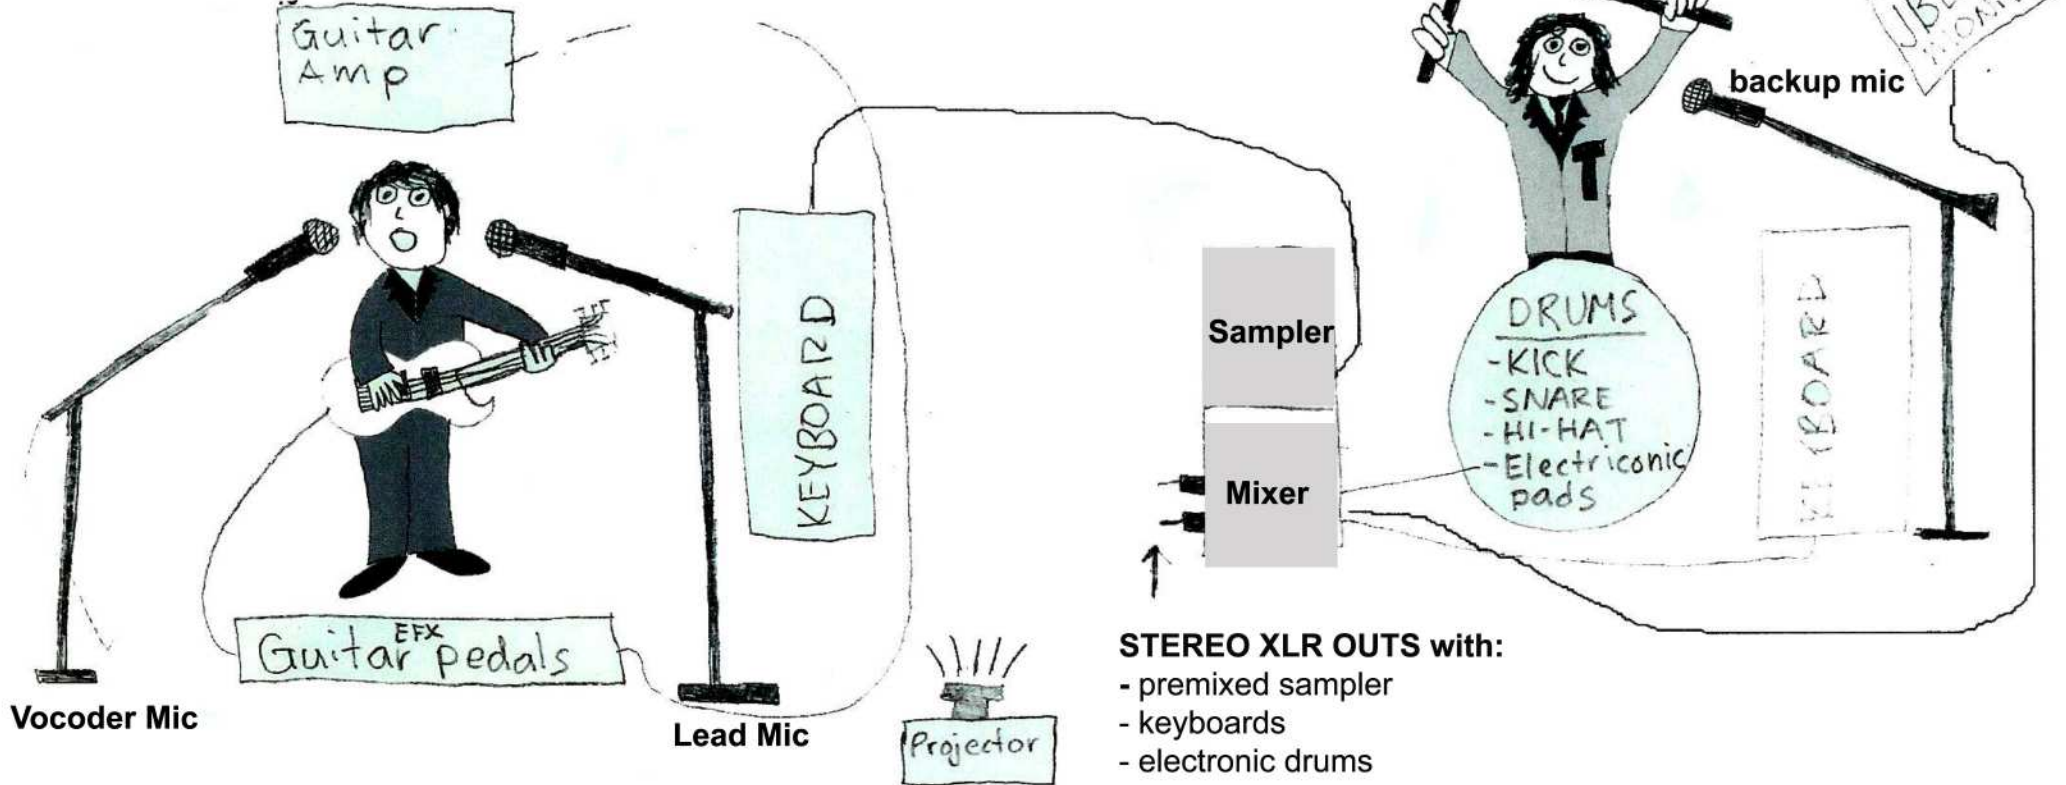

## INPUT LIST ( 9 total XLRs):

- Vocoder vocals
- Lead vocals
- Backup vocals
- Guitar amp
- Kick drum
- Snare drum
- hihat (if needed)
- Stereo Mixer (2 XLRs | Left and Right) **premixing sampler, keyboards and electronic drums**